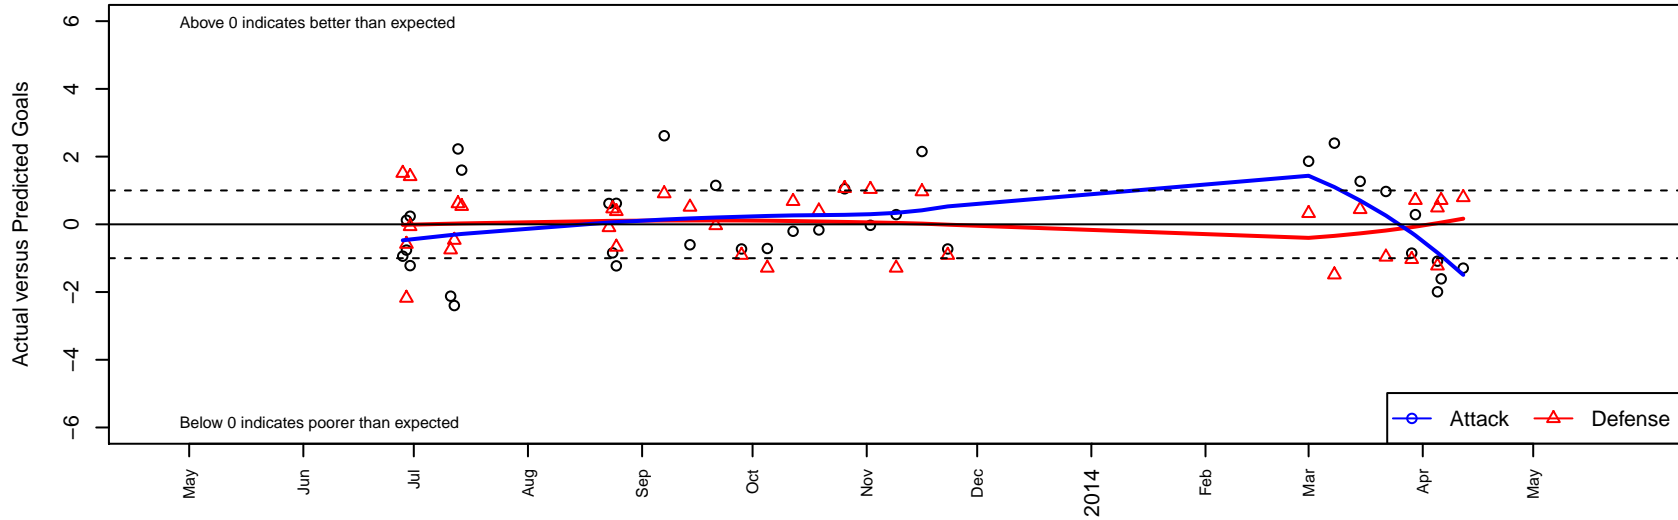

Kent United Green G99

Kent United
 Kent, WA
 G99 total strength=1062
 attack=2.62 defense=2.35
 fall league = NPSL G14D1, NPSL Spr G14D1
 alt names used:
 Kent United G99 Green
 Kent United Green [G99]
 KYSA KENT UNITED G99 GREEN (WA)

Venues played:
 Capital Cup GU14 Gold
 Kent Cornucopia Cup GU14 Gold U14
 Xtreme Cup GU14
 NPSL G14D1
 NPSL Spr G14D1
 Challenge Cup G99 Division 2 – Challenge 2

Kent United Green G99
 Dots are actual minus expected GF (blue circles) and GA (red triangles).
 Blue line is smoothed change in attack strength. Red is smoothed change in defense strength.